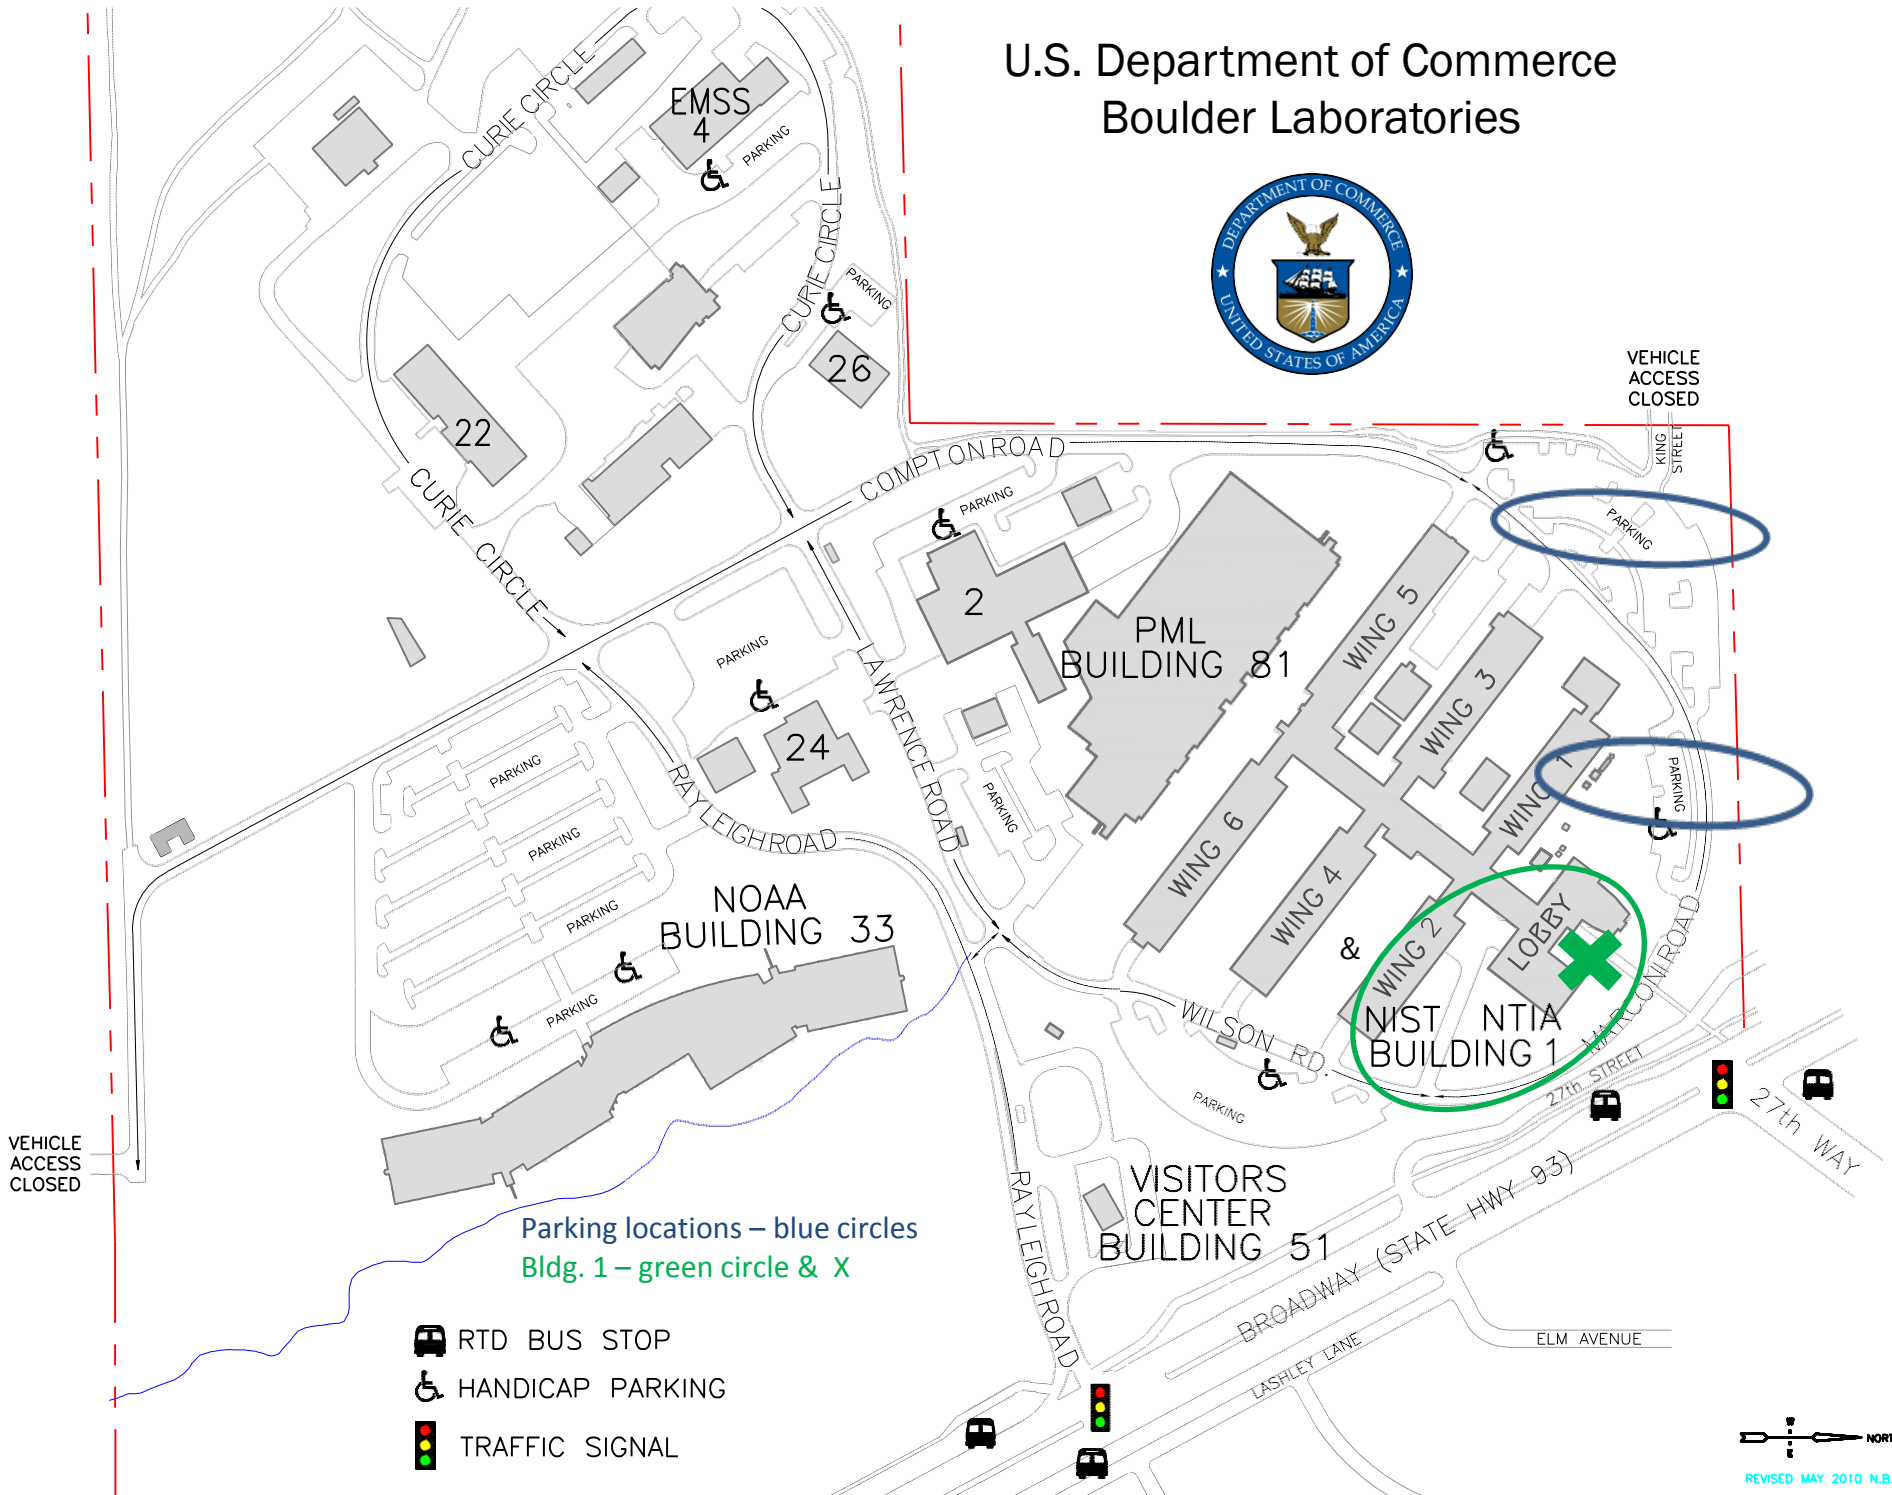

U.S. Department of Commerce Boulder Laboratories

Parking locations – blue circles
Bldg. 1 – green circle & X

 RTD BUS STOP

 HANDICAP PARKING

 TRAFFIC SIGNAL