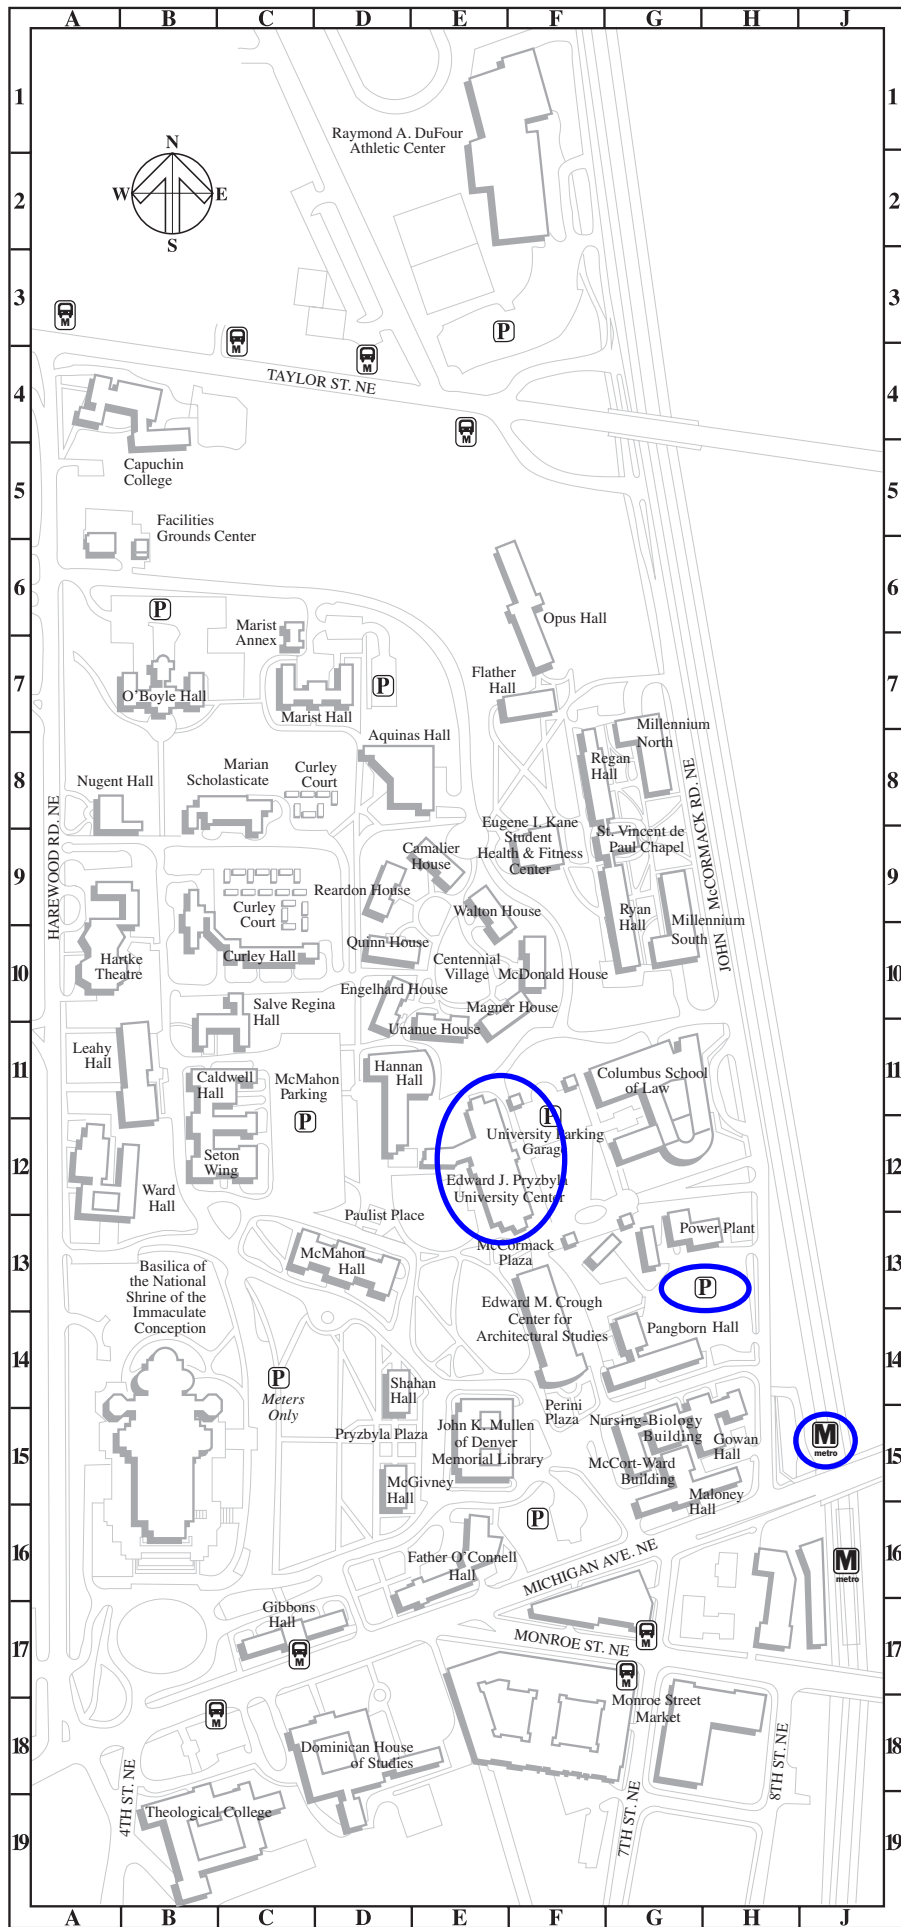

CUA CAMPUS MAP DIRECTORY

Admissions, McMahon Hall D13	Magner House E10
Alumni Relations, McMahon Hall D13	Marist Hall C7
Aquinas Hall D8	McCort-Ward Hall G15
Architecture and Planning, Crough Center F14	McDonald House F10
Arts and Sciences, McMahon Hall D13	McGivney Hall, Keane Auditorium D15
Athletics, DuFour Center F1	McMahon Hall D13
Basilica of the National Shrine of the Immaculate Conception B15	Metro Station, Brookland-CUA J15
Bookstore, Monroe Street Market G18	Metropolitan School, Pangborn Hall G14
Business and Economics, McMahon Hall D13	Millennium North G8
Caldwell Hall, Auditorium and Chapel C12	Millennium South G9
Camalier House E9	Monroe Street Market G18
Campus Ministry, Caldwell Hall C12	Music, Ward Hall A12
Canon Law, Caldwell Hall C12	Nugent Hall A8
Career Services, Pryzbyla Center E12	Nursing-Biology Building G15
Centennial Village E10	Nursing, Gowan Hall H15
Columbus School of Law G11	O'Boyle Hall B7
Computer Center, Leahy Hall A11	Opus Hall F6
Crough Center, Koubek Auditorium F14	Pangborn Hall G14
CUA Summer, Pangborn Hall G14	Philosophy, Aquinas Hall D8
Curley Court C9	Power Plant, Maintenance G13
Curley Hall C10	Pryzbyla Center E12
Dean of Students, Pryzbyla Center E12	Public Affairs, Marist Hall C7
Drama Department, Hartke Theatre A10	Public Safety, Leahy Hall A11
DuFour Center F1	Quinn House D10
Engelhard House D10	Reardon House D9
Engineering, Pangborn Hall G14	Regan Hall F8
Enrollment Services, McMahon Hall D13	Residence Life, Pryzbyla Center E12
Facilities Grounds Center A5	Student Conduct and Ethical Development, Pryzbyla Center E12
Father O'Connell Hall E16	Student Life, Pryzbyla Center E12
Financial Aid, McMahon Hall D13	Theological College B19
Flather Hall F7	Theology and Religious Studies, Caldwell Hall C12
Gibbons Hall C17	Unanue House E11
Gowan Hall, Auditorium H15	University Advancement, Aquinas Hall D8
Graduate Admissions, McMahon Hall D13	University Parking Garage F12
Hannan Hall, Herzfeld Auditorium D11	Visitors' Information, Pryzbyla Center E12
Hartke Theatre, Callan Theatre A10	Walton House E9
Housing Services, Millennium South G9	Ward Hall, Recital Hall A12
Human Resources, Leahy Hall A11	
Kane Student Health and Fitness Center F9	
Law School G11	
Leahy Hall A11	
Library, Mullen E15	

	Metro Bus Stop
	Principal Parking Area (permits required)
	Metro Station
Public Safety • 202-319-5111 TTY: 202-319-5736 publicsafety.cua.edu